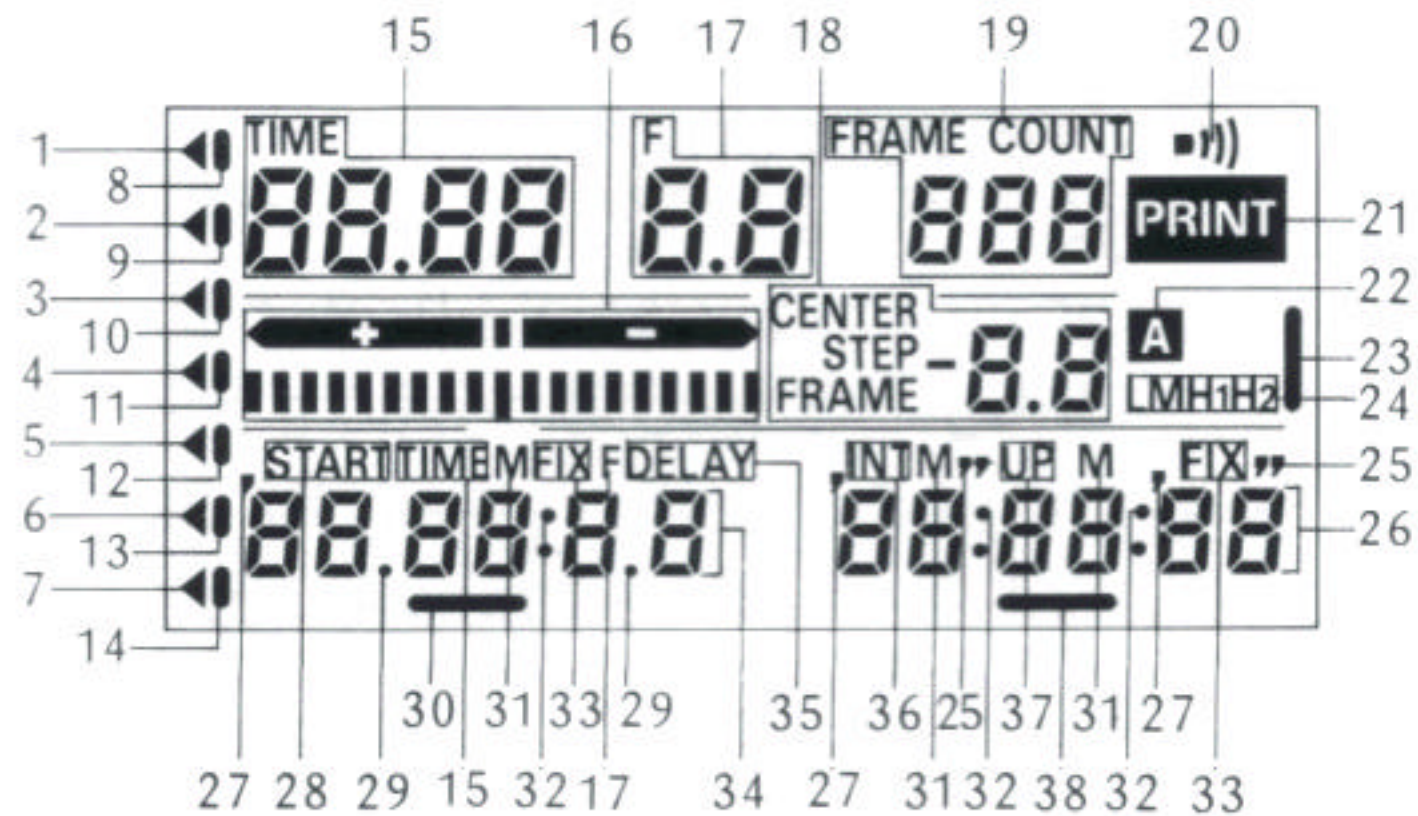

1. Interval Timer set indicator
2. Interval Timer function indicator
3. Exposure Delay set indicator
4. Exposure Delay function indicator
5. Long Time Exposure set indicator
6. Long Time Exposure function indicator
7. Daily Alarm set indicator
8. Daily Alarm function indicator
9. Freeze Focus set indicator
10. Freeze Focus function indicator
11. Film Alarm set indicator
12. Film Alarm function indicator

28. Start Time indicator (for Interval Timer)
29. Decimal point
30. Indicator for imprint between frames
31. Month indicator
32. Time indicator colon

*Not all displays appear at the same time.

13. Film Stop set indicator
14. Film Stop function indicator
15. Shutter speed indicator
16. Exposure compensation display (for Auto Bracketing)
17. Aperture indicator
18. Center value, no. of steps, no. of frames, compensation value indicator (for Auto Bracketing)
19. Frame count indicator
20. Alarm set indicator
21. Data imprint set indicator
22. Imprint level auto adjust indicator
23. Film level adjust indicator
24. Imprint level indicators
25. Second indicator
26. Data imprinted in frame
27. Year indicator
33. Fixed number indicator
34. Imprinted data between frames
35. Delay timer indicator
36. Time indicator for Interval Timer
37. Sequence number indicator
38. In-frame imprint indicator